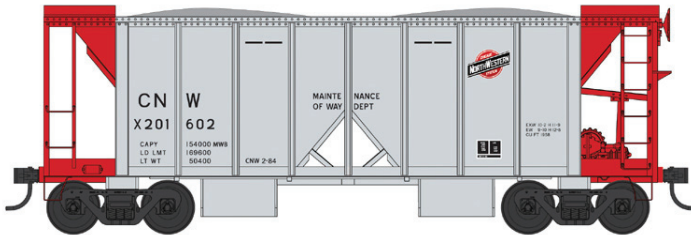

CNW
#38307 Road #X201602
#38308 Road #X20161
#38309 Road #X201675