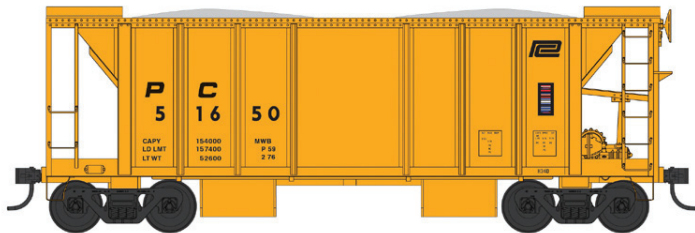

Penn Central
#38325 Road #51650
#38326 Road #51659
#38327 Road #51723