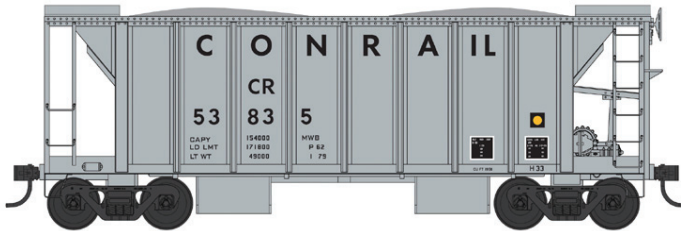

Conrail Gray
#38310 Road #53835
#38311 Road #53875
#38312 Road #53890