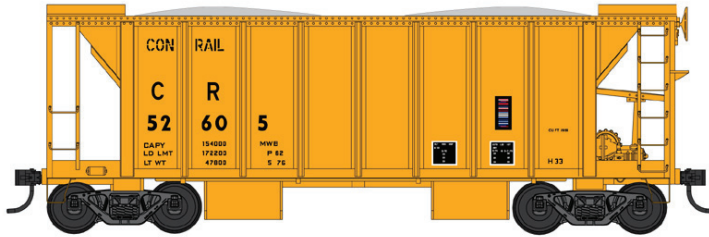

N Scale 70 Ton 2 Bay Ballast Cars

Features: One piece plastic molded body, under frame, brake wheel, brake wheel, air tank, brake cylinder, triple valve, knuckle couplers, metal wheels, add on grab irons and ballast load.

MSRP $32.95

Conrail Yellow
#38301 Road #52605
#38302 Road #52651
#38303 Road #52653