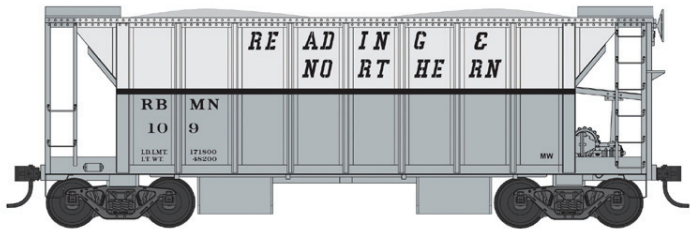

## N Scale 70 Ton 2 Bay Ballast Cars

Features: One piece plastic molded body, under frame, brake wheel, brake wheel, air tank, brake cylinder, triple valve, knuckle couplers, metal wheels, add on grab irons and ballast load.

## N Scale 70 Ton 2 Bay Ballast Cars

Main Central  
#38319 Road #1001  
#38320 Road #1003  
#38321 Road #1004

Ontario Northland  
#38322 Road #2223  
#38323 Road #2226  
#38324 Road #2268

Penn Central  
#38325 Road #51650  
#38326 Road #51659  
#38327 Road #51723