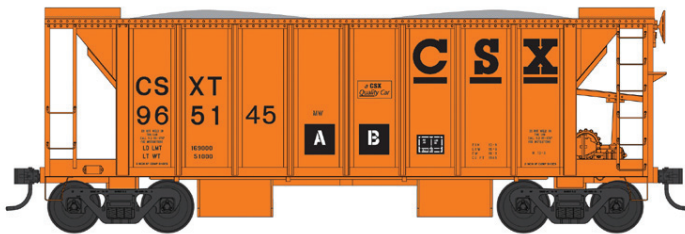

CSXT
#38313 Road #965145
#38314 Road #965222
#38315 Road #965228